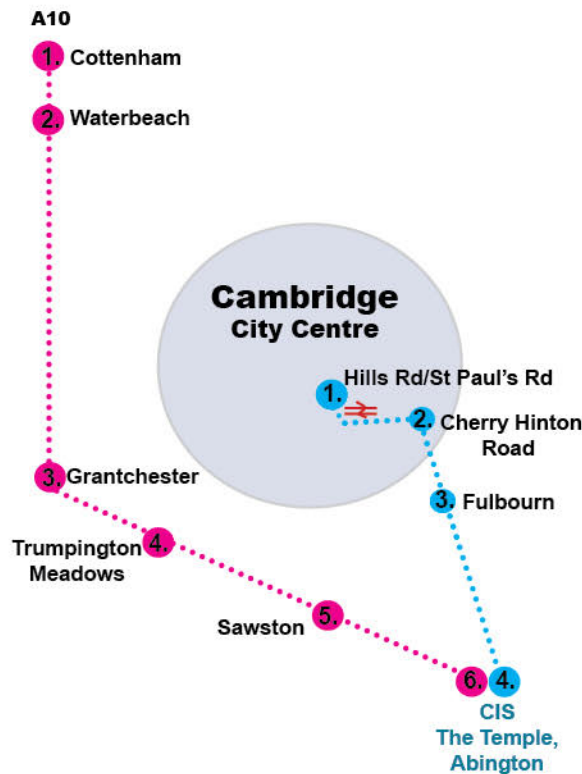

Service Route 1

1. 7.18am Cottenham
5.10pm Cottenham
2. 7.30am Waterbeach
4.55pm Waterbeach
3. 7.55am Grantchester
4.30pm Grantchester
4. 8.05am Trumpington Meadows
4.25pm Trumpington Meadows
5. 8.15am Sawston
4.15pm Sawston
6. 8.30am The Temple
4.05pm The Temple

Service Route 2

1. 8am Hills Rd/St Paul's Road
4.30pm St Paul's Road
2. 8.10am Cherry Hinton Road
4.20pm Cherry Hinton Road
3. 8.12am Fulbourn
4.20pm Fulbourn
4. 8.30am The Temple
4.05pm The Temple

Bus stop information

School location:

CIS, The Temple, Bourn Bridge, Newmarket Road, Abington, Cambridge, CB21 6AN

Bus stops:

Cottenham: 154 High Street, Cottenham, CB24 8RX (just past Rook Street)

Waterbeach: Jnc of Denny Rd/Bannold Rd/High St, near fish & chip shop

Grantchester: Coton Road, Burnt Close Bus Stop (just before 'T' junction)

Trumpington Meadows: corner of Consort Avenue (parking area at top of road)

Sawston: Babraham Road, opposite Tower Road

Hills Road/St Paul's Road - AM: on Hills Road, just before turning for St Paul's Road