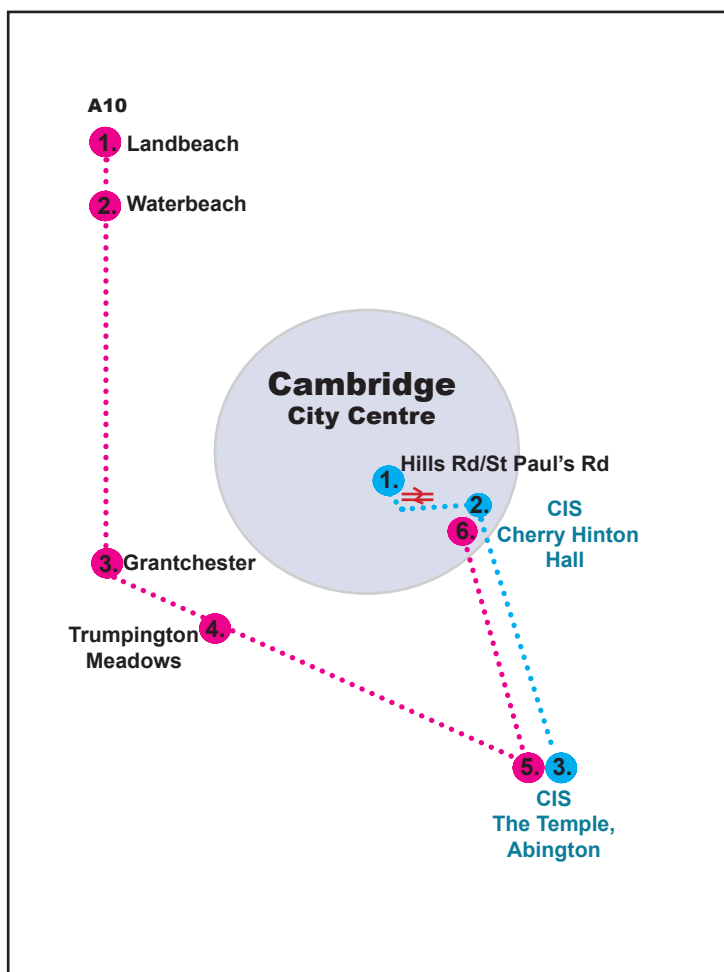

Cambridge International School Daily Bus Routes

CIS Minibus

1. 7.20am Landbeach
4.50pm Landbeach
2. 7.25am Waterbeach
5pm Waterbeach
3. 7.45am Grantchester
4.30pm Grantchester
4. 8.05am Trumpington Meadows
4.25pm Trumpington Meadows
5. 8.30am The Temple
4pm The Temple
6. 8.45am Cherry Hinton Hall
3.40pm Cherry Hinton Hall

Coach Service

1. 8am Hills Rd/St Paul's Road
4.30pm St Paul's Road
2. 8.10am Cherry Hinton Road
4.20pm Cherry Hinton Road
3. 8.30am The Temple
4pm The Temple

Bus stop information

School locations:

CIS, Cherry Hinton Hall, Cherry Hinton Road, Cambridge, CB1 8DW

CIS, The Temple, Bourne Bridge, Newmarket Road, Abington, Cambridge, CB21 6AN

Bus stops:

Landbeach: Cockfen Lane, village hall car park

Waterbeach: Jnc of Denny Rd/Bannold Rd/High St, near fish & chip shop

Grantchester: Stulp Field Road, on the left near the post box

Trumpington Meadows: corner of Consort Avenue and Forty Acre Road

Hills Road/St Paul's Road - AM: on Hills Road, just before turning for St Paul's Road